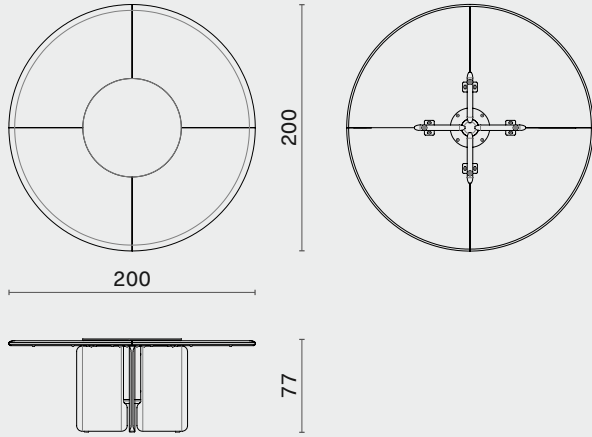

Fir / Blackened Steel

FAIFO ROUND TABLE

M1010

DISTRICT EIGHT

DIMENSION (cm)

FAIFO ROUND TABLE
M1010-XL

EXTRA LARGE
L200 W200 H77

PACKAGING INFO

Table Top

Gross 52kg / CBM 0.47

Marble Lazy Susan

Gross 115kg / CBM 0.07

Legs

Gross 33.5kg / CBM 0.40

FAIFO ROUND TABLE
M1010-M

MEDIUM
L160 W160 H75