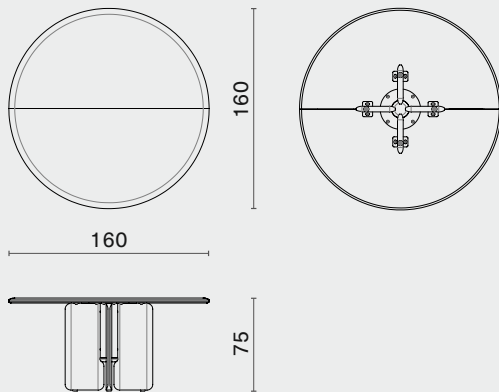

Fir / Blackened Steel

FAIFO ROUND TABLE

M1010

DISTRICT EIGHT

DIMENSION (cm)

FAIFO ROUND TABLE
M1010-XL

EXTRA LARGE
L200 W200 H77

PACKAGING INFO

Table Top

Gross 52kg / CBM 0.47

Marble Lazy Susan

Gross 115kg / CBM 0.07

Legs

Gross 33.5kg / CBM 0.40

FAIFO ROUND TABLE
M1010-M

MEDIUM
L160 W160 H75

Table Top

Gross TBA / CBM 0.32

Legs

Gross TBA / CBM 0.28

FAIFO ROUND TABLE
M1010-S

SMALL
L120 W120 H75

Table Top

Gross TBA / CBM 0.20