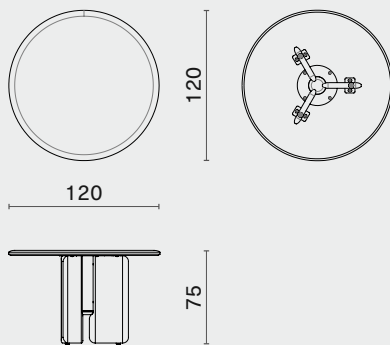

Fir / Blackened Steel

FAIFO ROUND TABLE

M1010

DISTRICT EIGHT

DIMENSION (cm)

FAIFO ROUND TABLE
M1010-XL

EXTRA LARGE
L200 W200 H77

PACKAGING INFO

Table Top

Gross 52kg / CBM 0.47

Marble Lazy Susan

Gross 115kg / CBM 0.07

Legs

Gross 33.5kg / CBM 0.40

FAIFO ROUND TABLE
M1010-M

MEDIUM
L160 W160 H75

Table Top

Gross TBA / CBM 0.32

Legs

Gross TBA / CBM 0.28

FAIFO ROUND TABLE
M1010-S

SMALL
L120 W120 H75

Table Top

Gross TBA / CBM 0.20